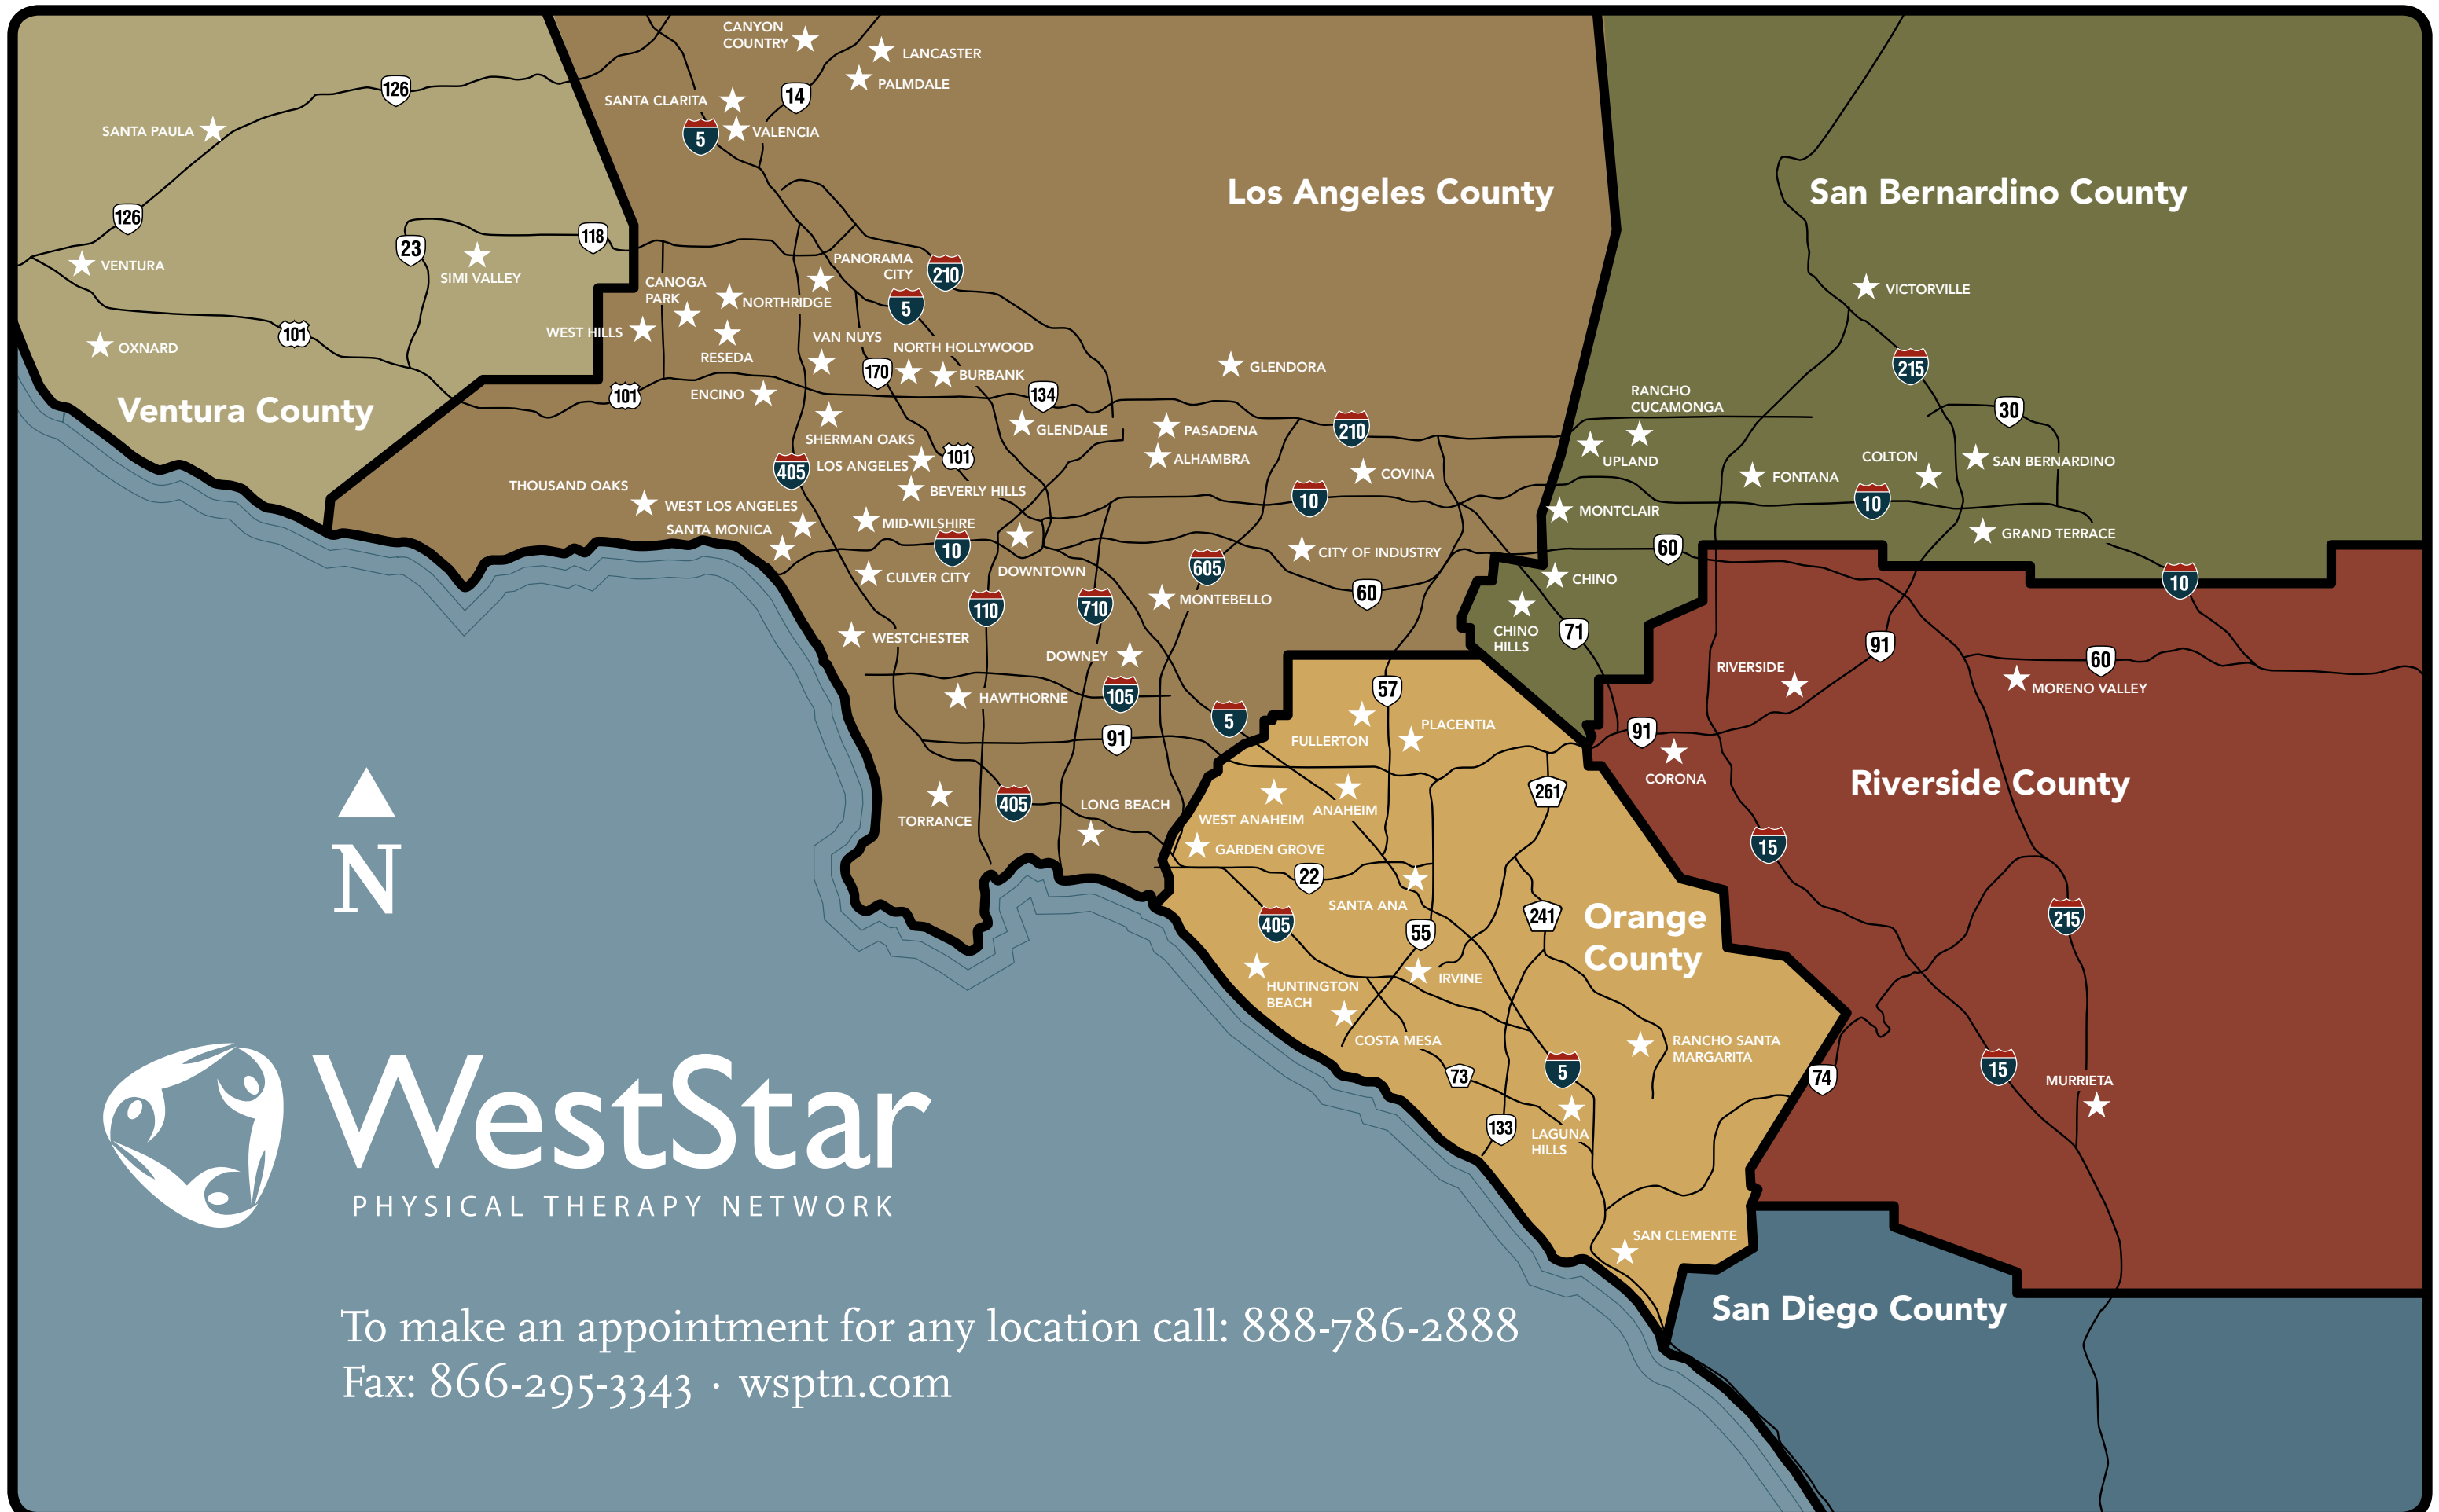

MANY MORE LOCATIONS COMING SOON...

To make an appointment for any location call: 888-786-2888
Fax: 866-295-3343 · wsptn.com

OVER 100 CONVENIENT LOCATIONS

Additional locations: Bakersfield, Coalinga, Fresno, Santa Barbara and Santa Maria.
See maps inside for locations.